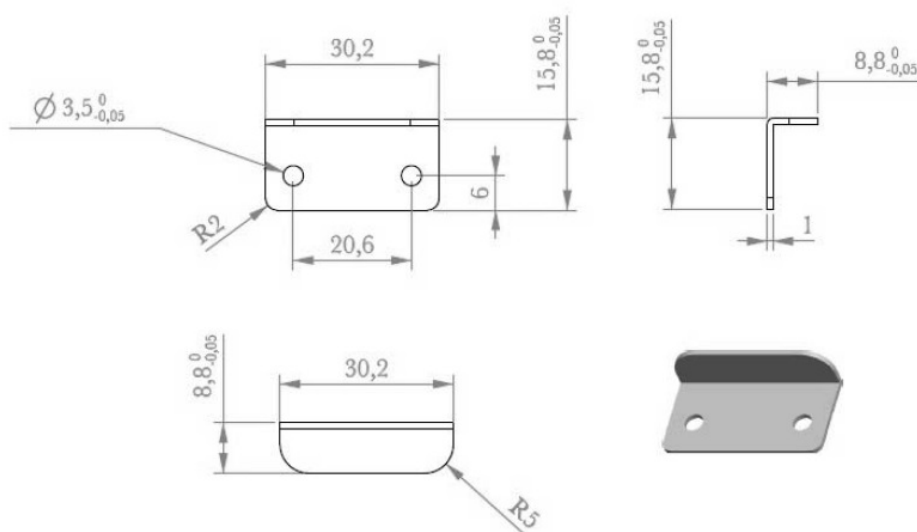

## Description:

L-Shaped Striking Plate F/Lock 850, Nickel Plated

## Item number:

14.01.064-1

Units	Box	Carton	HS Code	Barcode
Pcs.	500	2000	8301600090	 5704866453585